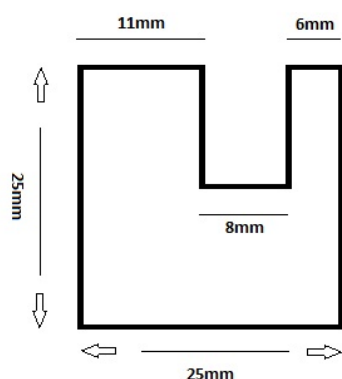

PRODUCT SHEET

Description:

Alu Clamp 80mm Alu Look, W/White LED Light

Item number:

22.11.302-0

Units	Box	Carton	HS Code	Barcode
Set	1	8	9405119090	
				5704866103695

SISO A/S

Mileparken 11
DK-2740 Skovlunde
Denmark
VAT: DK 24786013