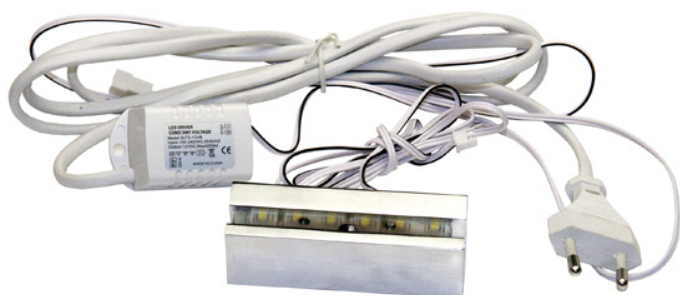

PRODUCT SHEET

Description:

Alu Clamp 80mm Alu Look, W/White LED Light

Item number:

22.11.302-0

Units	Box	Carton	HS Code	Barcode
Set	1	8	9405119090	
				5704866103695

SISO A/S

Mileparken 11
DK-2740 Skovlunde
Denmark
VAT: DK 24786013